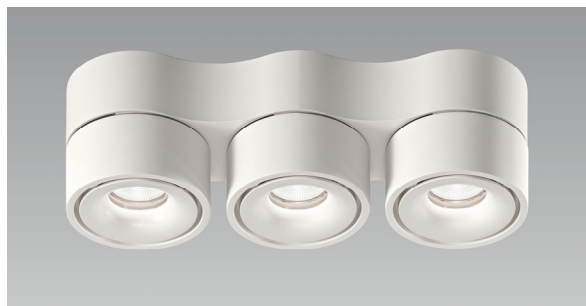

CLIPPO TRIO

SPECIFICATIONS

MOUNTING		CEILING / WALL
POWER	[W]	3x9,5
LAMP		built-in LED
LUMINOUS FLUX*	[lm]	3x45-915
LIGHT COLOUR	[K]	1910-3000
CRI		>90
BEAM ANGLE	[°]	33 (default)
AVERAGE LIFETIME	[h]	L80/B50.000
LUMINOUS EFFICACY	[lm/W]	96
POWER SUPPLY	[V] [A]	220-240V AC 50/60 Hz
LED-DRIVER		INCLUDED
DIMMING		PHASE DIM
THROUGH-WIRING		YES
MATERIAL		ALUMINUM
INGRESS PROTECTION		IP20
PROTECTION CLASS		I
NET WEIGHT	[kg]	2,26
GROSS WEIGHT	[kg]	2,48
COLOUR (HOUSING)		WHITE ~RAL9003
COLOUR (HOUSING)		BLACK ~RAL9005