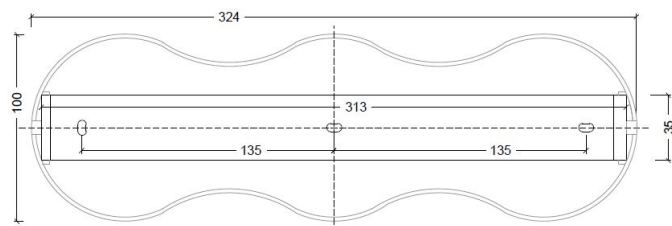

MOUNTING DIMENSIONS