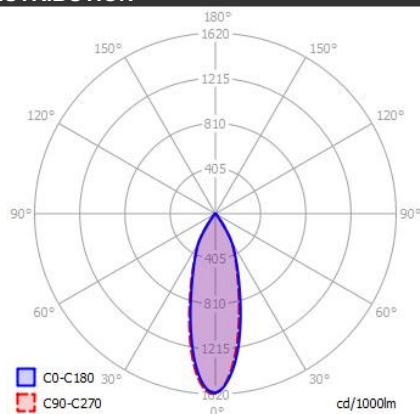

LIGHT DISTRIBUTION

33°

OPTIONS / OPTIONAL ACCESSORIES

REFLECTOR	[°]	24 / 50
HONEY COMB LOUVER		BLACK
ANTI GLARE RING		GOLD
DIMMING		DALI