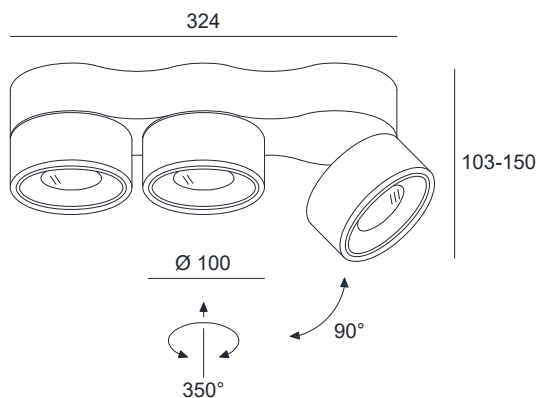

FIXTURE DIMENSIONS

CRI > 90

IP20

DLS LIGHTING

www.dslighting.com

*DLS
LIGHTING